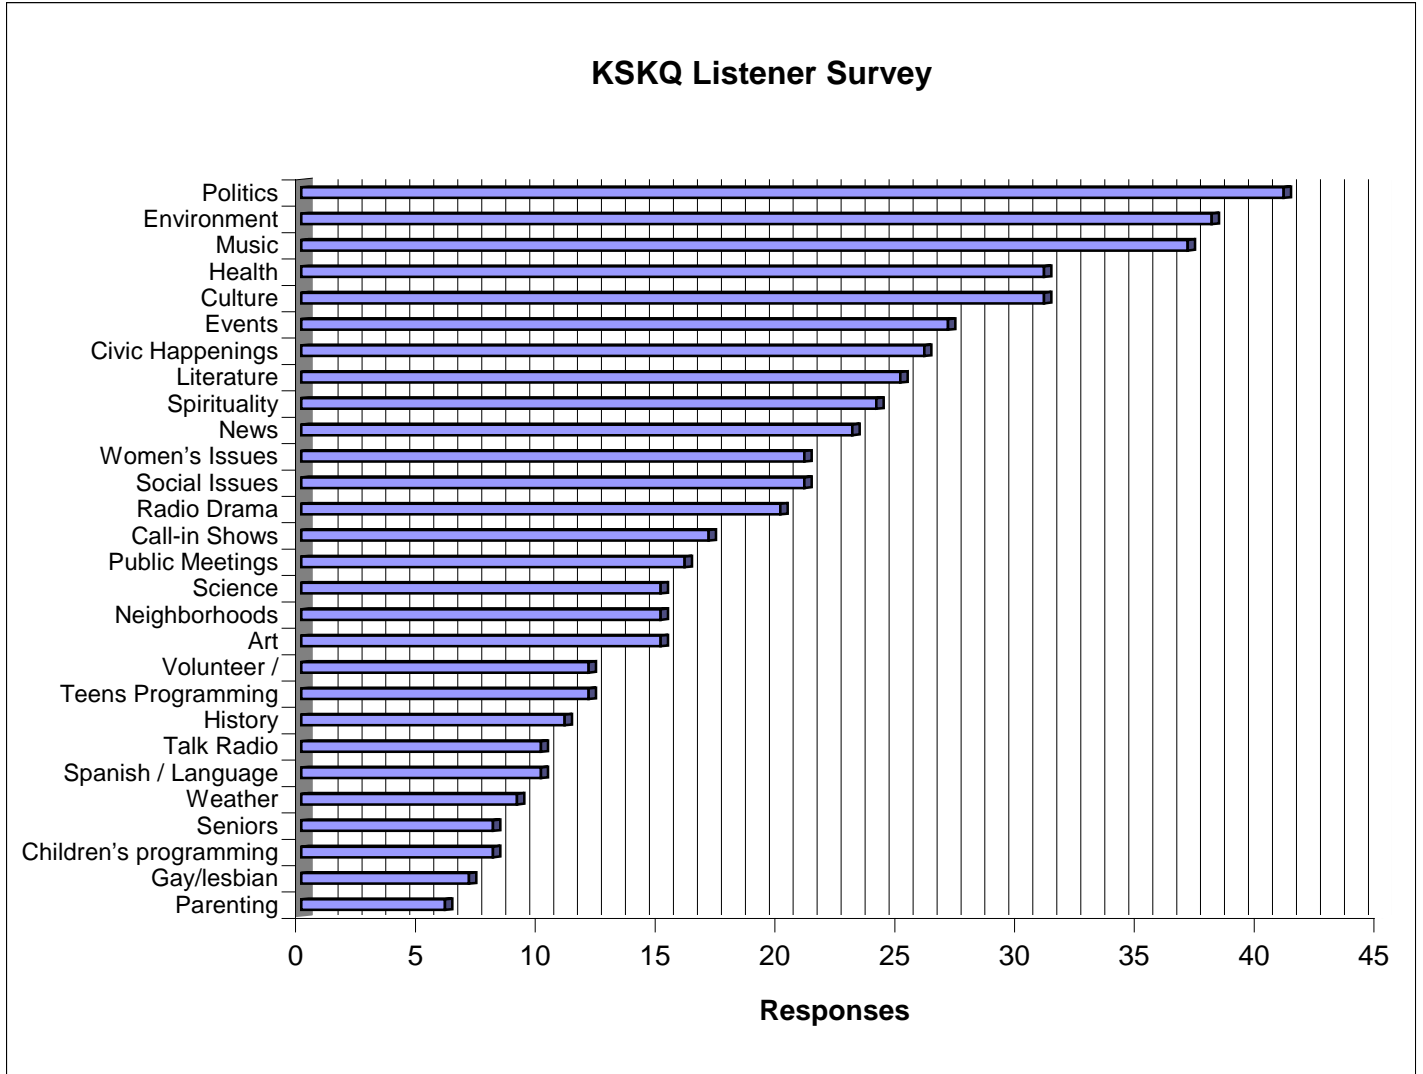

KSKQ 94.9 LPFM PROGRAMMING SURVEY RESULTS

KSKQ surveys new members and people in the community when we are at tabling events. Below are the results as of April 28, 2006.

Topics	Responses
Parenting	6
Gay/lesbian	7
Children's programming	8
Seniors	8
Weather	9
Spanish / Language	10
Talk Radio	10
History	11
Teens Programming	12
Volunteer / Employment	12
Art	15
Neighborhoods	15
Science	15
Public Meetings	16
Call-in Shows	17
Radio Drama	20
Social Issues	21
Women's Issues	21
News	23
Spirituality	24
Literature	25
Civic Happenings	26
Events	27
Culture	31
Health	31
Music	37
Environment	38
Politics	41